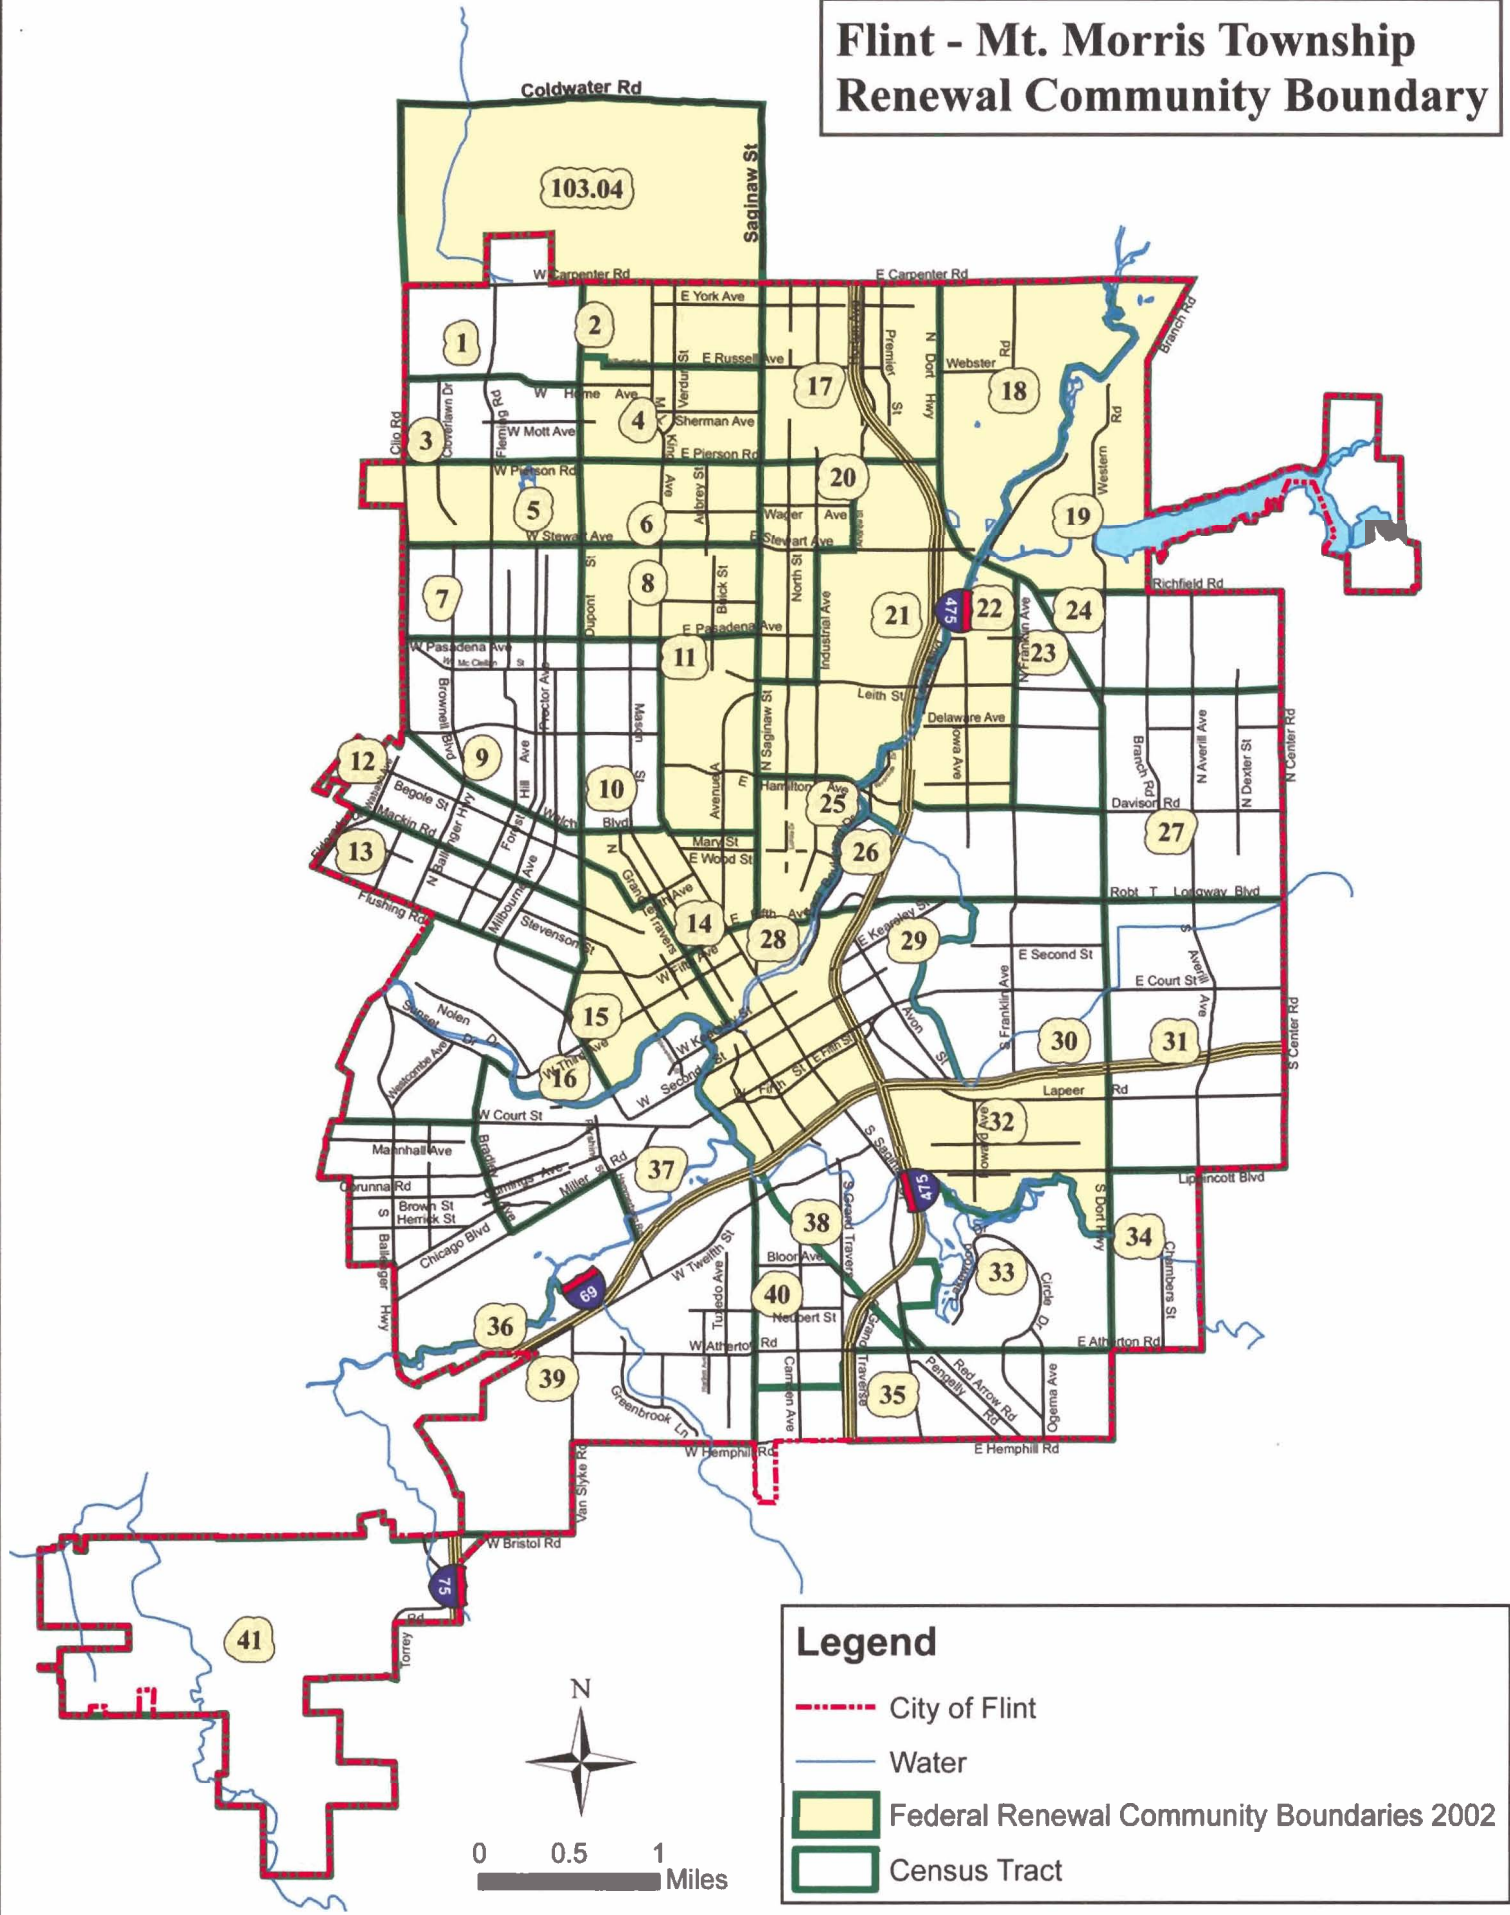

Flint - Mt. Morris Township Renewal Community Boundary

0 0.5 1 Miles

Legend

- - - City of Flint
- Water
- Federal Renewal Community Boundaries 2002
- Census Tract